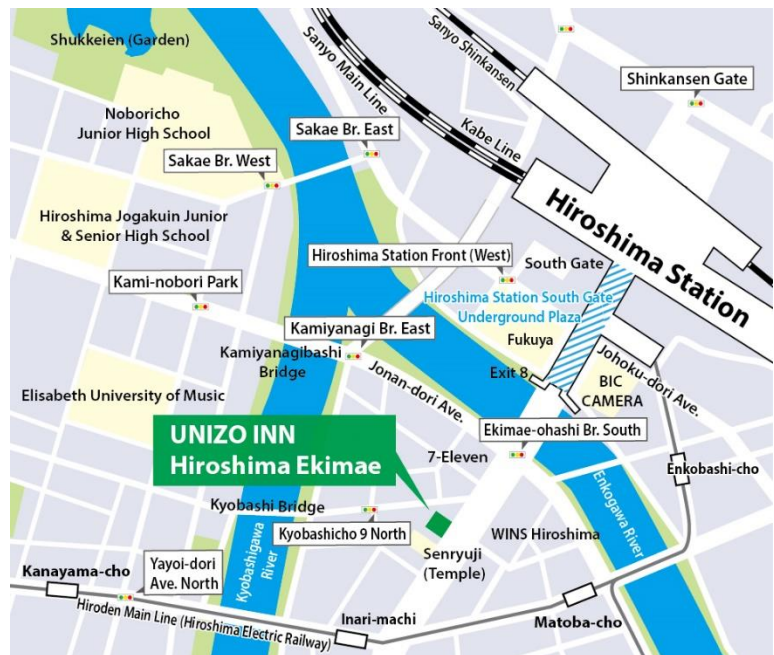

■Breakfast

For breakfast, Matsuya (Matsuya Foods, Co., Ltd., Head Office: Tokyo) will offer four different kinds of Japanese and Western-style set meals, meeting the wide needs of guests.

■Reservations

Webpage: <https://www.unizo-hotel.co.jp/en/inn-hiroshima.ekimae/>
Tel: UNIZO INN Hiroshima Ekimae +81-82-568-5056
Through March 18: 9:00-17:00 local time, closed Sat, Sun, Holidays
March 19 onward: 24 hours per day, 365 days per year

■About UNIZO INN Hiroshima Ekimae

<Property Overview>

Location	10-3 Kyobashicho, Minami-ku, Hiroshima, Hiroshima
Access	▪ JR Hiroshima Station: 6 minutes on foot (via South Gate Underground Plaza Exit 8) ▪ Hiroshima Electric Railway, Inari-machi stop: 3 minutes on foot
Number of Rooms	250 Rooms (Single: 208 rooms, Semi-Double: 24 rooms, Twin: 13 rooms, Universal Single: 4 rooms, Universal Twin: 1 room)
Land Area	534.09 m² (161.56 tsubo*)
Floor Area	5,619.78 m² (1,699.98 tsubo)
Structure, Size	Steel frame construction, portions are reinforced concrete; 14F above ground, 1F below ground
Tenants	Restaurant (Matsuya: https://www.matsuyafoods.co.jp/english/)

*Tsubo: 3.306m²

<Hotel Exterior Image, Location Map>

(Note) Schedule, building details & size, details shown in images and other items are as planned as of the date of this release. Details are subject to change.