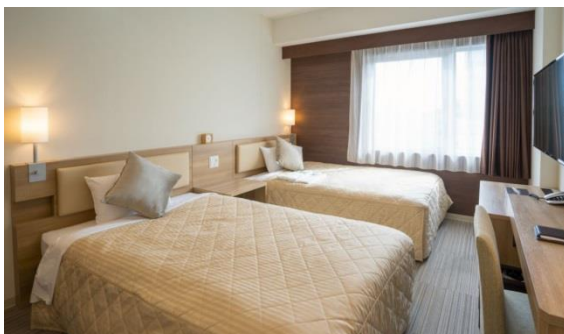

■Features of UNIZO INN Hiroshima Ekimae

UNIZO INN Hiroshima Ekimae is in an outstanding location, being a six-minute walk from JR Hiroshima Station—which serves as a connecting hub for the Tokaido, Sanyo, and Kyushu Shinkansen as well as various local lines—and a three-minute walk from the Inari-machi stop on the Hiroshima Electric Railway. The hotel is highly convenient for business and sightseeing alike, as it affords easy access not only to the business districts of Hatchobori and Kamiyacho, but also to the world heritage sites of the Hiroshima Peace Memorial (Genbaku Dome) and Itsukushima Shinto Shrine.

The guestrooms have a sense of warmth, and come equipped with facilities to realize a comfortable stay, such as a bed and bathtub made by leading manufacturers. Furthermore, a variety of useful fixtures, such as Wi-Fi with security feature and lighting with adjustable brightness, make the guestrooms highly functional. The hotel also features a secure elevator system where room keys allow guests to stop only on their floor, an internet-enabled computer area open to guests, and coin laundry machines.

■UNIZO INN brand concept

Relax comfortably and smartly. Affordable urban hotels with standard amenities.

UNIZO INN is our standard brand of hotel developed for guests who prefer a stay with both convenience and comfort.

Twin Room