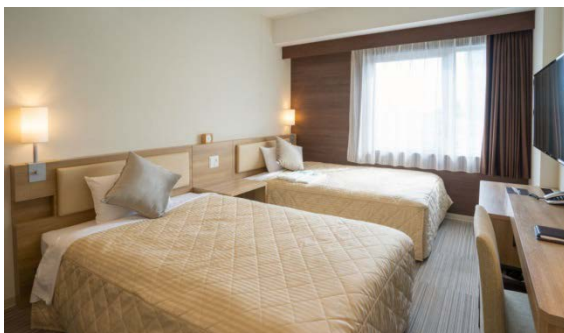

■Features of UNIZO INN Hiroshima Ekimae

UNIZO INN Hiroshima Ekimae is in an outstanding location, being a six-minute walk from JR Hiroshima Station—which serves as a connecting hub for the Tokaido, Sanyo, and Kyushu Shinkansen as well as various local lines—and a three-minute walk from the Inari-machi stop on the Hiroshima Electric Railway. The hotel is highly convenient for business and sightseeing alike, as it affords easy access not only to the business districts of Hatchobori and Kamiyacho, but also to the world heritage sites of the Hiroshima Peace Memorial (Genbaku Dome) and Itsukushima Shinto Shrine.

The guestrooms have a sense of warmth, and come equipped with facilities to realize a comfortable stay, such as a bed and bathtub made by leading manufacturers. Furthermore, a variety of useful fixtures, such as Wi-Fi with security feature and lighting with adjustable brightness, make the guestrooms highly functional. The hotel also features a secure elevator system where room keys allow guests to stop only on their floor, an internet-enabled computer area open to guests, and coin laundry machines.

■UNIZO INN brand concept

Relax comfortably and smartly. Affordable urban hotels with standard amenities.

UNIZO INN is our standard brand of hotel developed for guests who prefer a stay with both convenience and comfort.

Twin Room