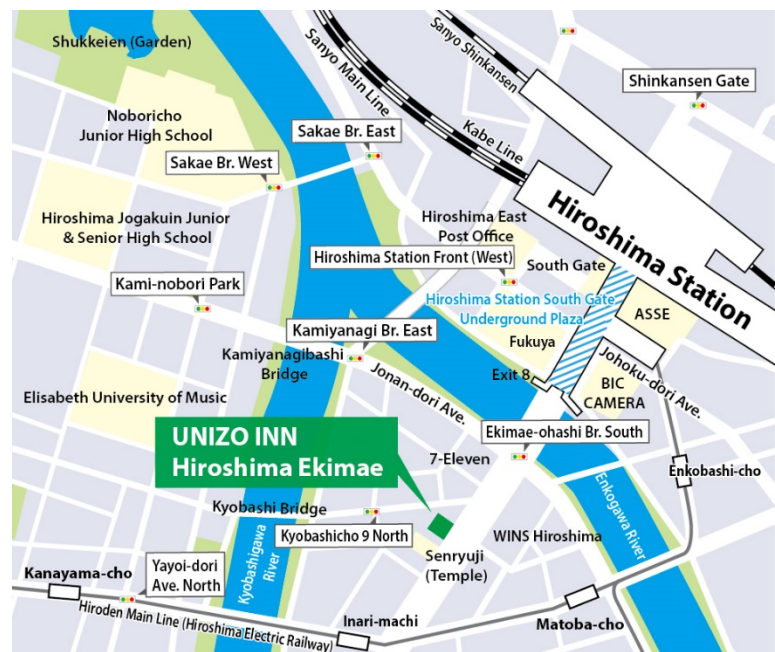

■Breakfast

For breakfast, Matsuya (Matsuya Foods, Co., Ltd., Head Office: Tokyo) will offer four different kinds of Japanese and Western-style set meals, meeting the wide needs of guests.

■Reservations

Webpage: <https://www.unizo-hotel.co.jp/inn-hiroshima.ekimae/>

Tel: UNIZO INN Hiroshima Ekimae Pre-opening Office
+81-82-568-5056 (9:00-17:00 local time, closed Sat, Sun, Holidays)

■About UNIZO INN Hiroshima Ekimae

<Property Overview>

Location	Kyobashicho, Minami-ku, Hiroshima, Hiroshima (address not yet assigned by authorities)
Access	▪ JR Hiroshima Station: 6 minutes on foot (via South Gate Underground Plaza Exit 8) ▪ Hiroshima Electric Railway, Inari-machi stop: 3 minutes on foot
Number of Rooms	250 Rooms (Single: 208 rooms, Semi-Double: 24 rooms, Twin: 13 rooms, Universal Single: 4 rooms, Universal Twin: 1 room)
Land Area	534.09 m² (161.56 tsubo*)
Floor Area	5,619.78 m² (1,699.98 tsubo)
Structure, Size	Steel frame construction, portions are reinforced concrete; 14F above ground, 1F below ground
Tenants	Restaurant (Matsuya: https://www.matsuyafoods.co.jp/english/)

*Tsubo: 3.306m²

<Hotel Exterior Image, Location Map>

(Note) Schedule, building details & size, details shown in images and other items are as planned as of the date of this release. Details are subject to change.